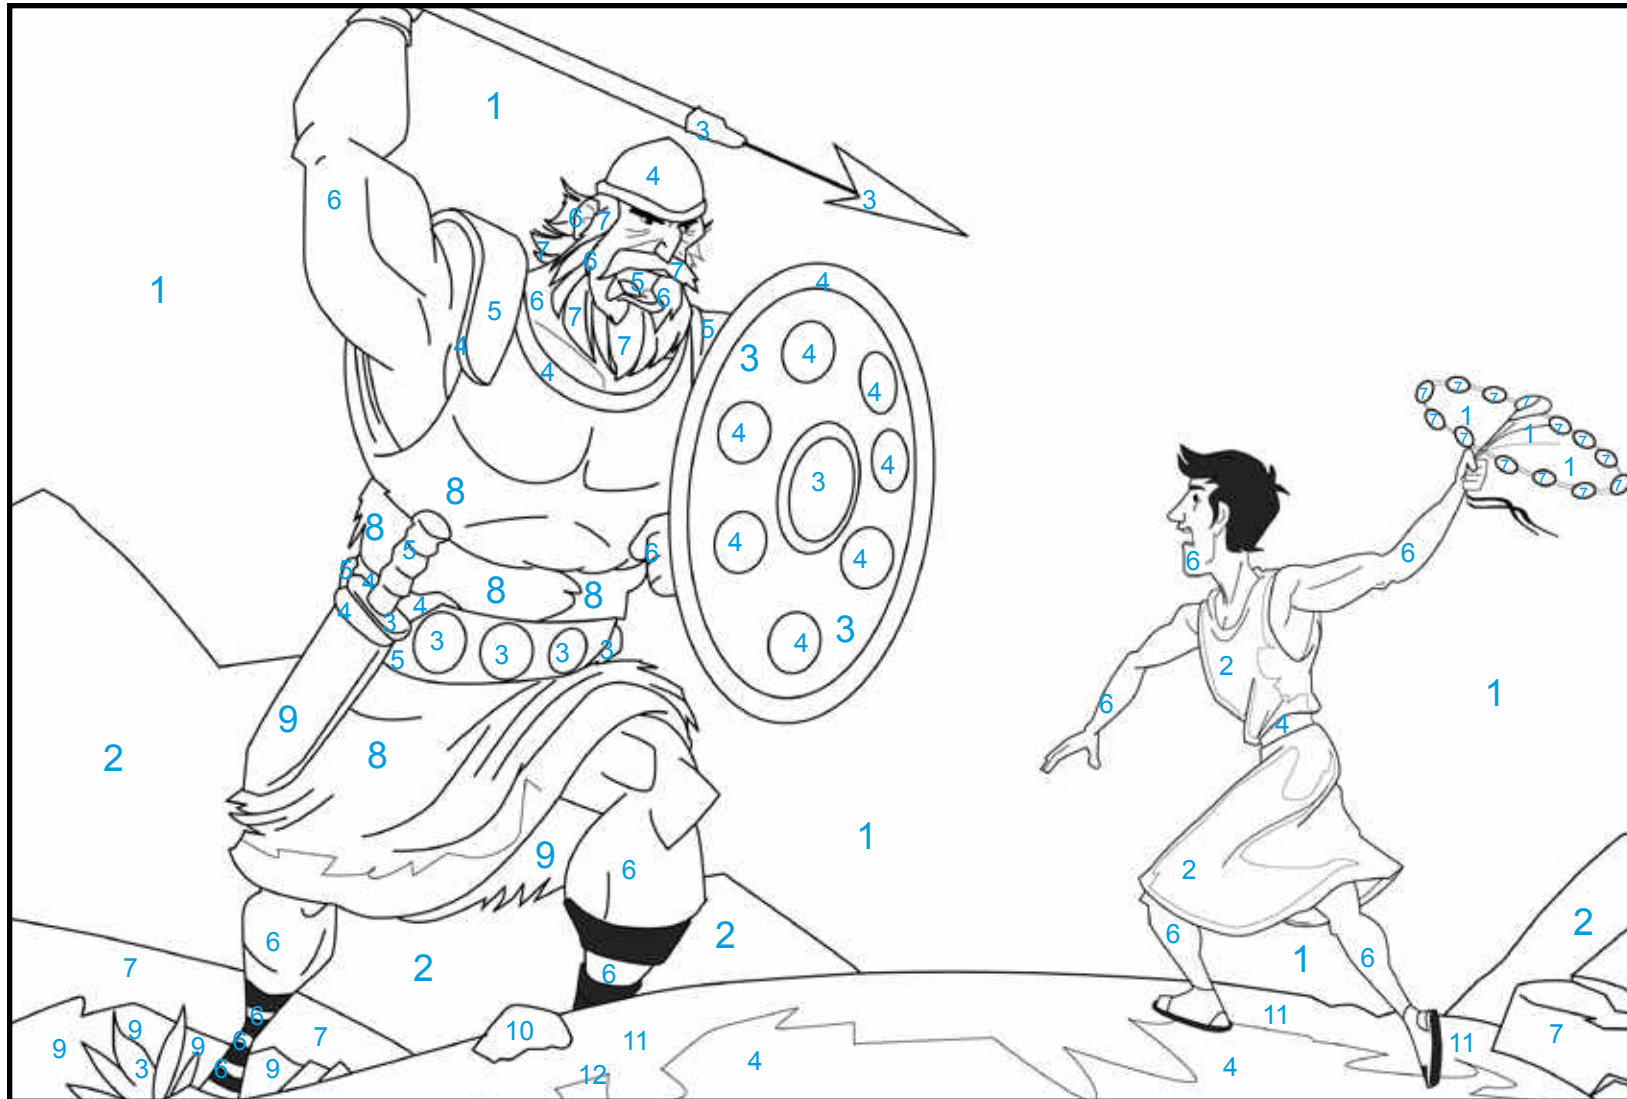

# David and Goliath Color by Number

Color each section by the colors shown in the list at the bottom of the page. If you don't have all of the colors listed or find an area that's not numbered, make your best color choice.

1.Sky Blue 2.Light Grey 3.Gold 4.Olive Green 5.Red 6.Skin 7.Gray 8.Brown 9.Moss 10.Dark Gray 11. Light Green

## David and Goliath Color by Number

Color each section by the colors shown in the list at the bottom of the page. If you don't have all of the colors listed or find an area that's not numbered, make your best color choice.