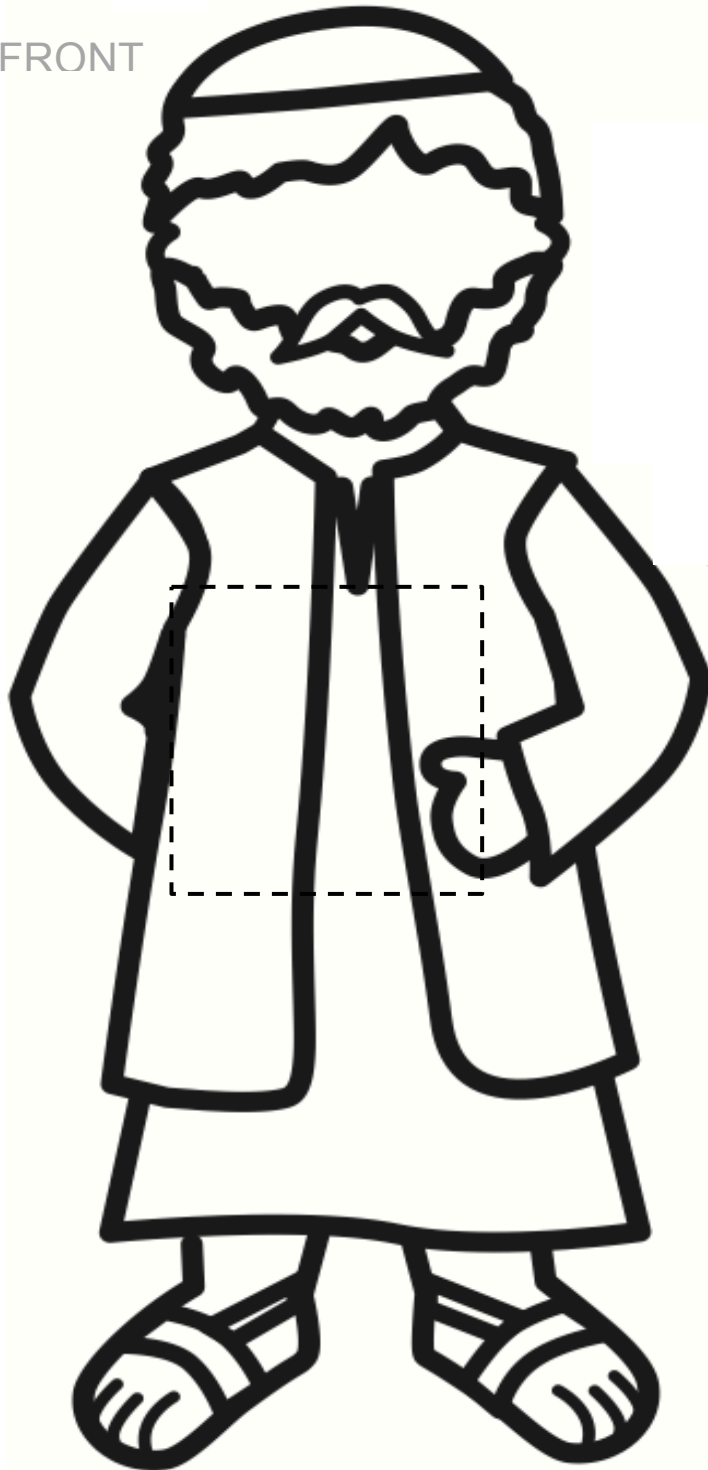

FRONT

BACK

Saint Bartholomew (Nathaniel)

1. Cut out the icon below of Virgin Mary. Glue into dotted box on front side figure of St. Bartholomew.
2. Cut out "Saint Bartholomew" box above. Glue to the back of puppet.